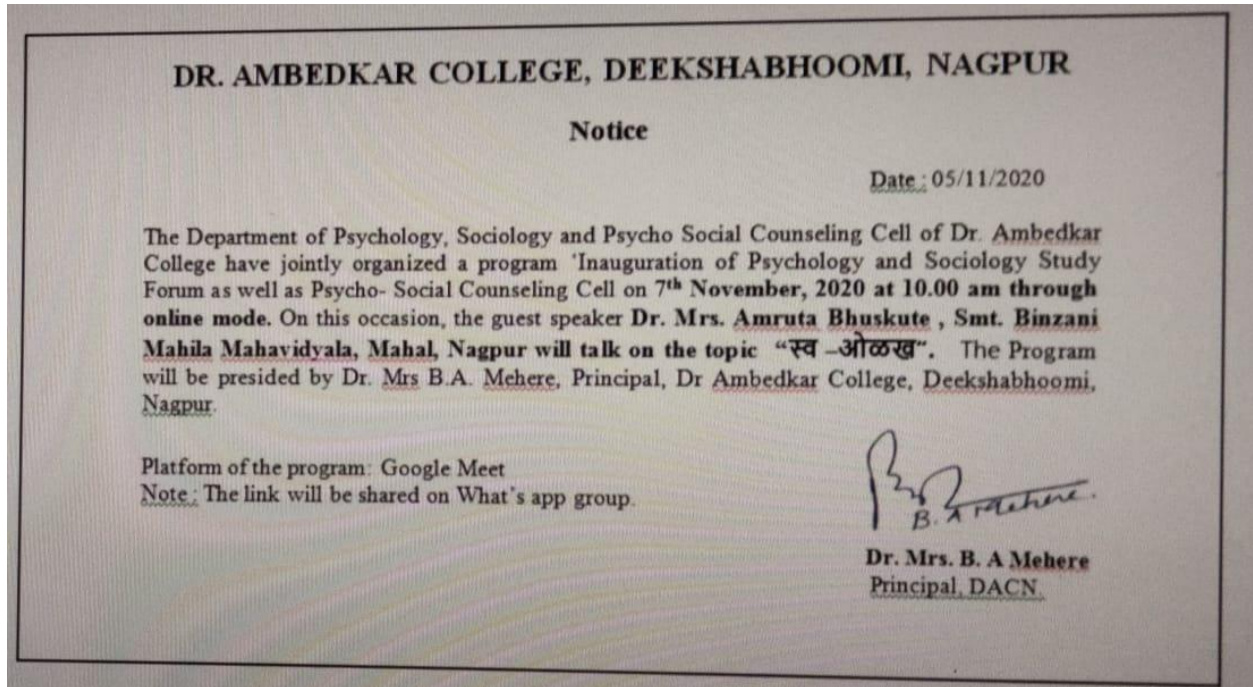

DR. AMBEDKAR COLLEGE DEEKSHABHOOMI, NAGPUR

Report

Inauguration of Sociology and Psychology Study Forum And Psycho-Social Counseling Cell

Department of Sociology and Psychology of the college jointly organized an online inauguration programme of 'Sociology and Psychology Study Forum' and Psycho- Social Counseling Cell on 07.11.2020. Dr. Amruta Bhuskute, Assistant Professor of Smt Binzani Mahila Mahavidyalaya, Nagpur

Inaugurated the same. On this occasion Dr. Bhuskute guided the students on 'Swa Olakh' (Self Understanding). Dr. Bhuskute, by giving various examples, guided the students about how genetic, familial and social background helps to develop personality of every person. She also spoke that every person should manage and assimilate himself with the social atmosphere so that life can be comfortable. Dr. Smt. Bhuneshwari Mehare, Principal of the college presided the programme. Professor Rohini Meshram, Dept of Psychology compered the programme and Professor M.V. Khelkar , Dept of Sociology expressed a vote of thanks.